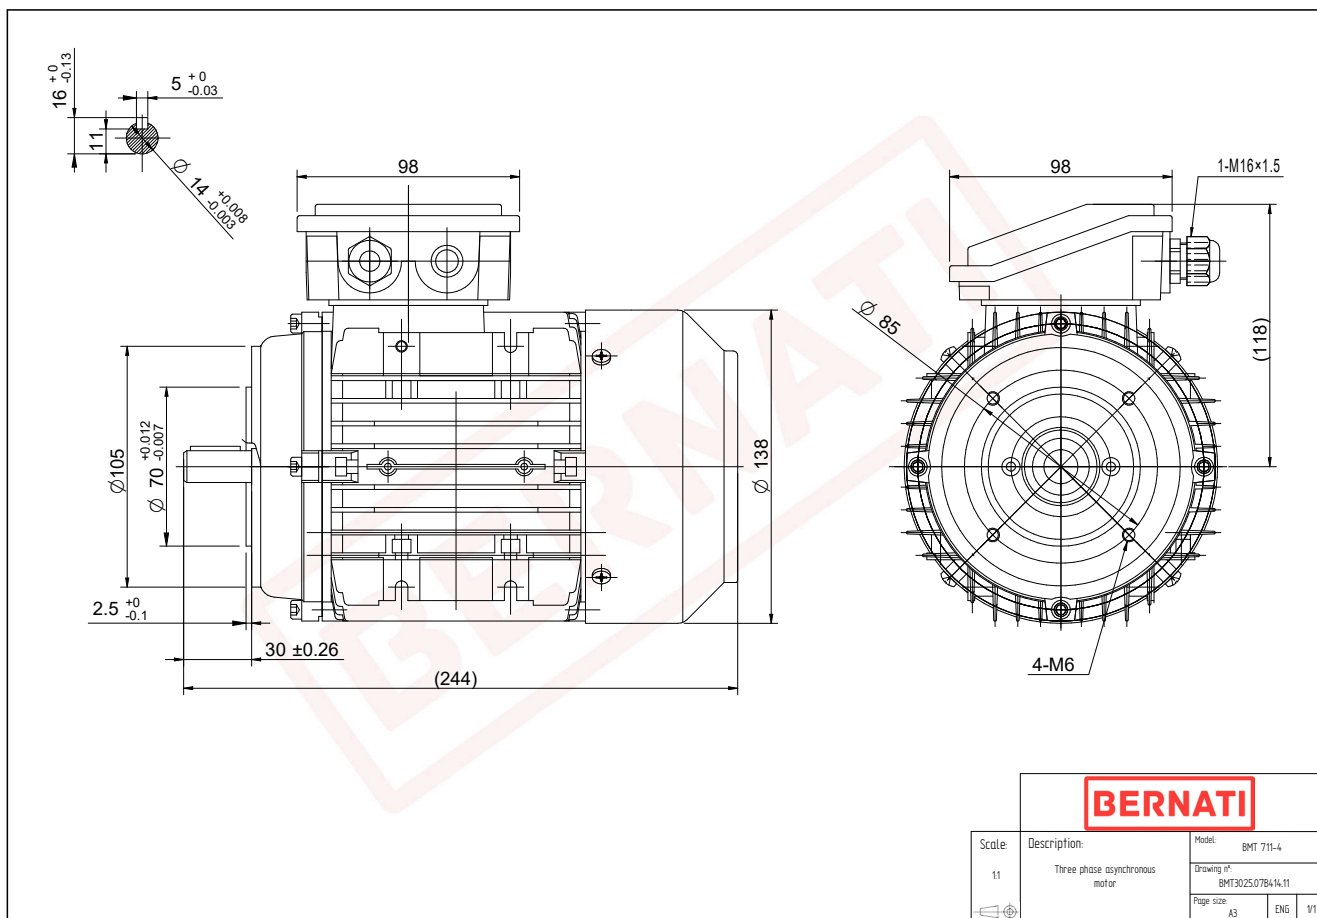

# Technical Datasheet

**BERNATI**

BMT Series - Aluminum frame three phase low voltage electric motor

## BMT

Product Code	BMT3025.07B414.11
Motor Type/Frame	BMT 711-4
Mounting	IM B14
Efficiency Class	IE3
Output Power (kW)	0.25
Speed (rpm)	1410
Tension (V)	230/400
Frequency (Hz)	50
Current (A)	0.71
Power factor (Cos Ø)	0.69
Poles	4
Insulation Class	F
IP Class	IP55
50% Efficiency	69.0
75% Efficiency	73.1
100% Efficiency	73.5
Torque (Nm)	1.69
Tstart / Tnominal	2.30
Istart / Inominal	4.50
Tmax / Tnominal	2.50
Noise (dB)	55
PTC Thermistor	PTC 130
Weight (Kg)	6
DE Bearing	6202 2RZ C3
NDE Bearing	6202 2RZ C3