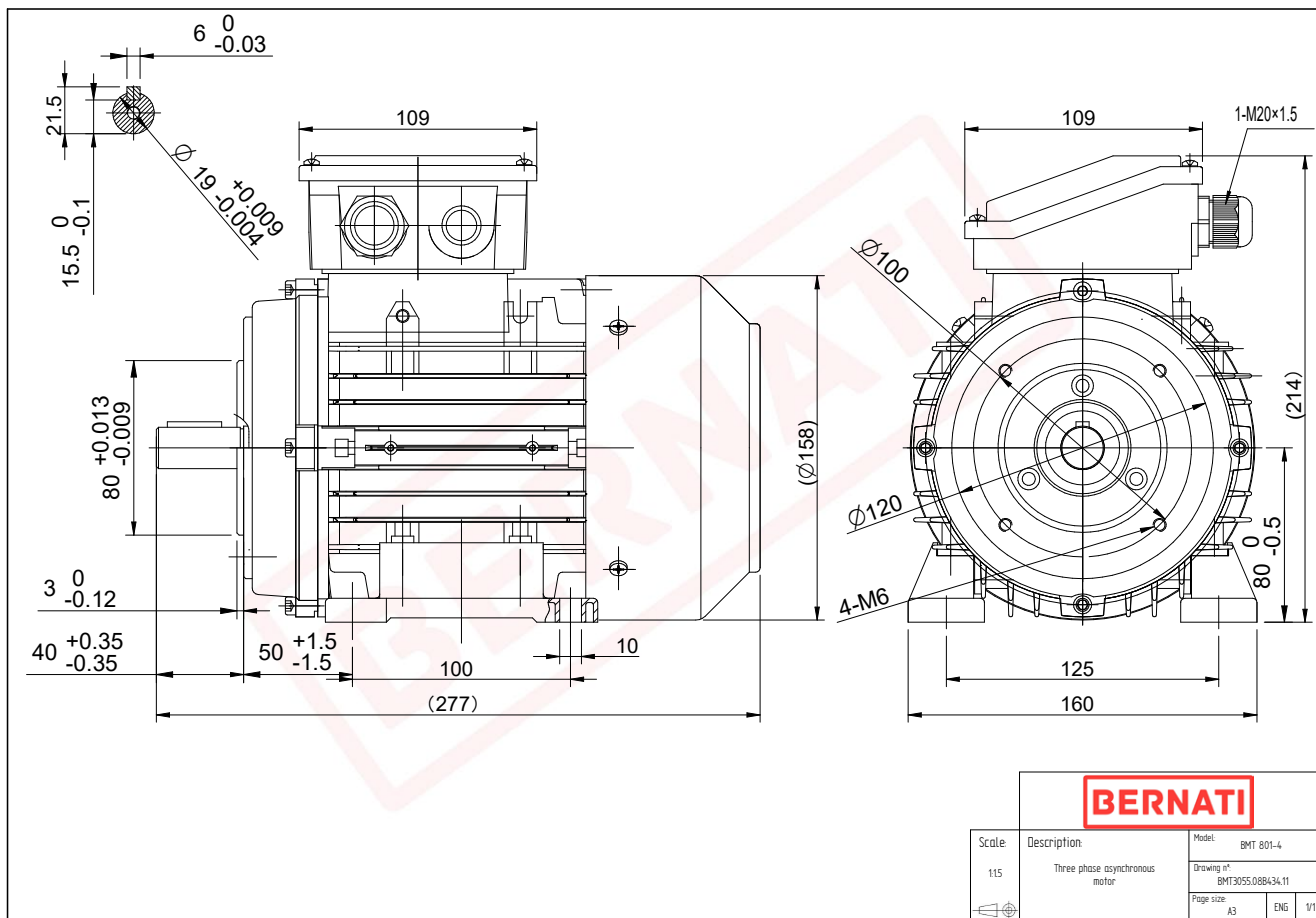

# Technical Datasheet

**BERNATI**

BMT Series - Aluminum frame three phase low voltage electric motor

<b>BMT</b>	
Product Code	BMT3055.08B434.11
Motor Type/Frame	BMT 801-4
Mounting	IM B3/B14
Efficiency Class	IE3
Output Power (kW)	0.55
Speed (rpm)	1440
Tension (V)	230/400
Frequency (Hz)	50
Current (A)	1.54
Power factor (Cos Ø)	0.64
Poles	4
Insulation Class	F
IP Class	IP55
50% Efficiency	76.0
75% Efficiency	79.9
100% Efficiency	80.8
Torque (Nm)	3.65
Tstart / Tnominal	3.10
Istart / Inominal	6.20
Tmax / Tnominal	3.30
Noise (dB)	57
PTC Thermistor	PTC 130
Weight (Kg)	10
DE Bearing	6204 2RZ C3
NDE Bearing	6204 2RZ C3